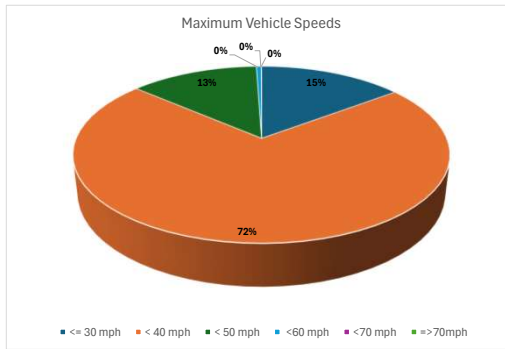

Data range from **19/05/2024** to **05/04/2026**  
 Location of Speed Indicator **A15**  
 Number of Vehicles towards the Speed Indicator **100739** | NOTE: A15 Camera only detects traffic greater or equal to 40mph therefore vehicle numbers are artificially low  
 Number of Vehicles away from the Speed Indicator **0**  
 Average Vehicle Speed **40**  
 Maximum Vehicle Speed **84**

Data range from	19/05/2024	to	06/04/2026
Location of Speed Indicator	Greatford Road		
Number of Vehicles towards the Speed Indicator	206376		
Number of Vehicles away from the Speed Indicator	325421		
Average Vehicle Speed	26		
Maximum Vehicle Speed	65		

Data range from	06/05/2025	to	06/04/2026
Location of Speed Indicator	Main St Church		
Number of Vehicles towards the Speed Indicator	457684		
Number of Vehicles away from the Speed Indicator	461945		
Average Vehicle Speed	25		
Maximum Vehicle Speed	93		