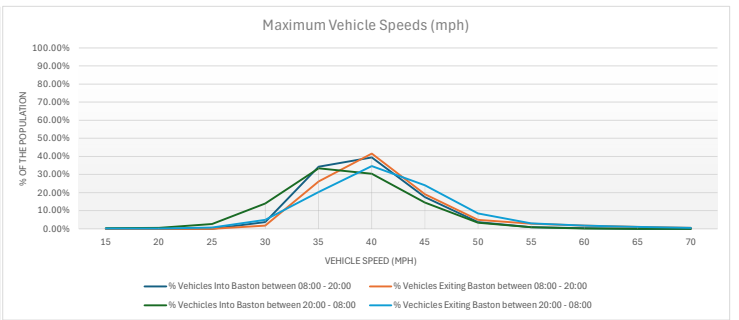

Data range from **19/05/2024** to **05/04/2026**  
 Location of Speed Indicator **A15**  
 Number of Vehicles towards the Speed Indicator **100739** | NOTE: A15 Camera only detects traffic greater or equal to 40mph therefore vehicle numbers are artificially low  
 Number of Vehicles away from the Speed Indicator **0**  
 Average Vehicle Speed **40**  
 Maximum Vehicle Speed **84**

Data range from	19/05/2024	to	06/04/2026
Location of Speed Indicator	Greatford Road		
Number of Vehicles towards the Speed Indicator	206376		
Number of Vehicles away from the Speed Indicator	325421		
Average Vehicle Speed	26		
Maximum Vehicle Speed	65		

Data range from	06/05/2025	to	06/04/2026
Location of Speed Indicator	Main St Church		
Number of Vehicles towards the Speed Indicator	457684		
Number of Vehicles away from the Speed Indicator	461945		
Average Vehicle Speed	25		
Maximum Vehicle Speed	93		

Data range from	18/03/2025	to	05/04/2026
Location of Speed Indicator	Main St		
Number of Vehicles towards the Speed Indicator	269482		
Number of Vehicles away from the Speed Indicator	388600		
Average Vehicle Speed	25		
Maximum Vehicle Speed	85		