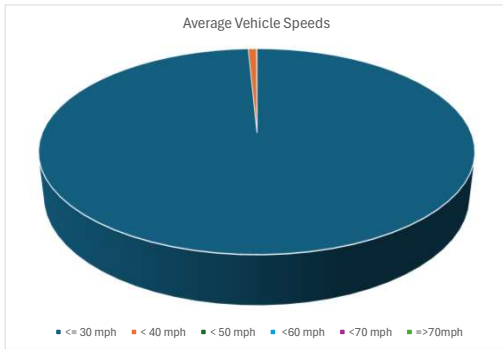

Data range from	18/03/2025	to	05/04/2026
Location of Speed Indicator	Main St		
Number of Vehicles towards the Speed Indicator	269482		
Number of Vehicles away from the Speed Indicator	388600		
Average Vehicle Speed	25		
Maximum Vehicle Speed	85