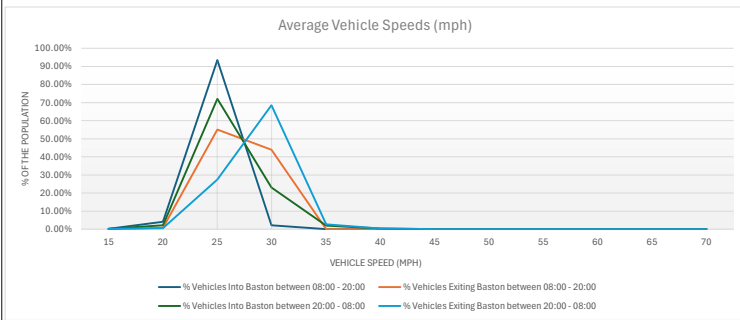

Data range from **19/05/2024** to **05/04/2026**  
 Location of Speed Indicator **A15**  
 Number of Vehicles towards the Speed Indicator **100739** | NOTE: A15 Camera only detects traffic greater or equal to 40mph therefore vehicle numbers are artificially low  
 Number of Vehicles away from the Speed Indicator **0**  
 Average Vehicle Speed **40**  
 Maximum Vehicle Speed **84**

Data range from	19/05/2024	to	06/04/2026
Location of Speed Indicator	Greatford Road		
Number of Vehicles towards the Speed Indicator	206376		
Number of Vehicles away from the Speed Indicator	325421		
Average Vehicle Speed	26		
Maximum Vehicle Speed	65		

Data range from	06/05/2025	to	06/04/2026
Location of Speed Indicator	Main St Church		
Number of Vehicles towards the Speed Indicator	457684		
Number of Vehicles away from the Speed Indicator	461945		
Average Vehicle Speed	25		
Maximum Vehicle Speed	93		

Data range from	18/03/2025	to	05/04/2026
Location of Speed Indicator	Outgang Rd		
Number of Vehicles towards the Speed Indicator	127694		
Number of Vehicles away from the Speed Indicator	198942		
Average Vehicle Speed	29		
Maximum Vehicle Speed	92		