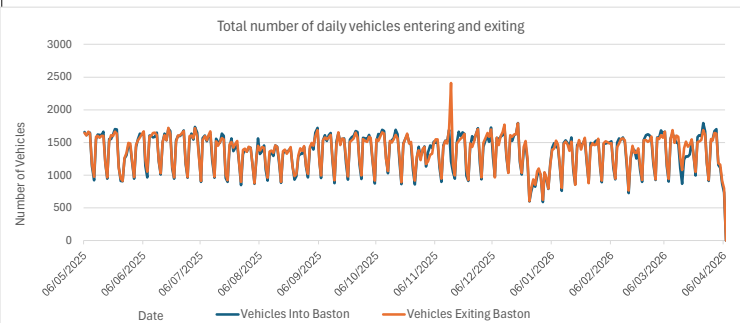

Data range from **19/05/2024** to **05/04/2026**  
 Location of Speed Indicator **A15**  
 Number of Vehicles towards the Speed Indicator **100739** | NOTE: A15 Camera only detects traffic greater or equal to 40mph therefore vehicle numbers are artificially low  
 Number of Vehicles away from the Speed Indicator **0**  
 Average Vehicle Speed **40**  
 Maximum Vehicle Speed **84**

Data range from	19/05/2024	to	06/04/2026
Location of Speed Indicator	Greatford Road		
Number of Vehicles towards the Speed Indicator	206376		
Number of Vehicles away from the Speed Indicator	325421		
Average Vehicle Speed	26		
Maximum Vehicle Speed	65		

Data range from	06/05/2025	to	06/04/2026
Location of Speed Indicator	Main St Church		
Number of Vehicles towards the Speed Indicator	457684		
Number of Vehicles away from the Speed Indicator	461945		
Average Vehicle Speed	25		
Maximum Vehicle Speed	93		

Data range from	18/03/2025	to	05/04/2026
Location of Speed Indicator	Outgang Rd		
Number of Vehicles towards the Speed Indicator	127694		
Number of Vehicles away from the Speed Indicator	198942		
Average Vehicle Speed	29		
Maximum Vehicle Speed	92		