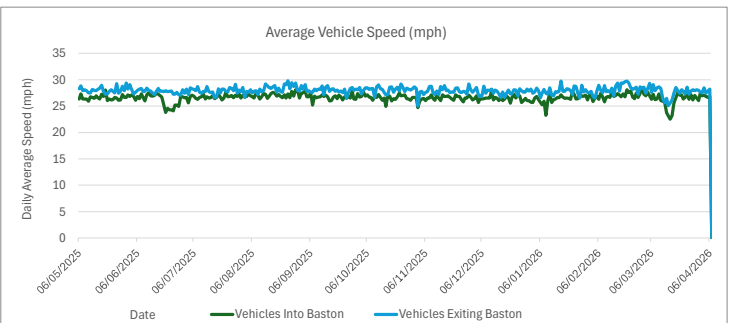

Data range from	06/05/2025	to	06/04/2026
Location of Speed Indicator	Main St School		
Number of Vehicles towards the Speed Indicator	181113		
Number of Vehicles away from the Speed Indicator	185685		
Average Vehicle Speed	27		
Maximum Vehicle Speed	88