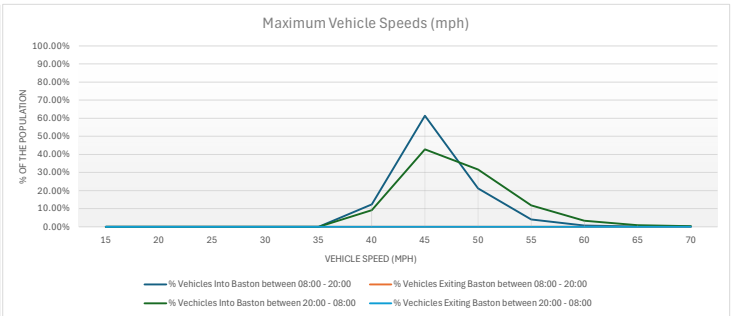

Data range from **19/05/2024** to **05/04/2026**  
 Location of Speed Indicator **A15**  
 Number of Vehicles towards the Speed Indicator **100739** | NOTE: A15 Camera only detects traffic greater or equal to 40mph therefore vehicle numbers are artificially low  
 Number of Vehicles away from the Speed Indicator **0**  
 Average Vehicle Speed **40**  
 Maximum Vehicle Speed **84**

Data range from	19/05/2024	to	06/04/2026
Location of Speed Indicator	Greatford Road		
Number of Vehicles towards the Speed Indicator	206376		
Number of Vehicles away from the Speed Indicator	325421		
Average Vehicle Speed	26		
Maximum Vehicle Speed	65		

Data range from	06/05/2025	to	06/04/2026
Location of Speed Indicator	Main St Church		
Number of Vehicles towards the Speed Indicator	457684		
Number of Vehicles away from the Speed Indicator	461945		
Average Vehicle Speed	25		
Maximum Vehicle Speed	93		

Data range from	18/03/2025	to	05/04/2026
Location of Speed Indicator	Main St		
Number of Vehicles towards the Speed Indicator	269482		
Number of Vehicles away from the Speed Indicator	388600		
Average Vehicle Speed	25		
Maximum Vehicle Speed	85		