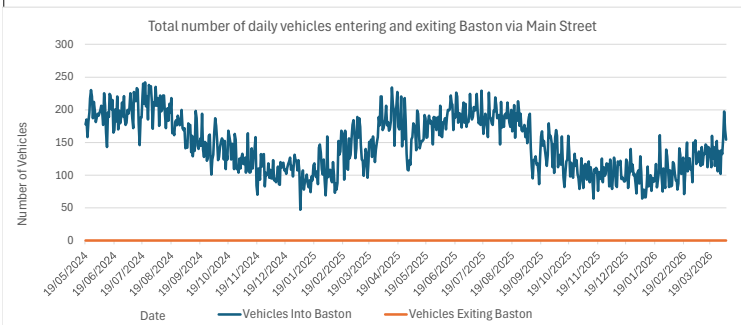

Data range from **19/05/2024** to **05/04/2026**  
 Location of Speed Indicator **A15**  
 Number of Vehicles towards the Speed Indicator **100739** | NOTE: A15 Camera only detects traffic greater or equal to 40mph therefore vehicle numbers are artificially low  
 Number of Vehicles away from the Speed Indicator **0**  
 Average Vehicle Speed **40**  
 Maximum Vehicle Speed **84**

Data range from	19/05/2024	to	06/04/2026
Location of Speed Indicator	Greatford Road		
Number of Vehicles towards the Speed Indicator	206376		
Number of Vehicles away from the Speed Indicator	325421		
Average Vehicle Speed	26		
Maximum Vehicle Speed	65		

Data range from	06/05/2025	to	06/04/2026
Location of Speed Indicator	Main St Church		
Number of Vehicles towards the Speed Indicator	457684		
Number of Vehicles away from the Speed Indicator	461945		
Average Vehicle Speed	25		
Maximum Vehicle Speed	93		

Data range from	18/03/2025	to	05/04/2026
Location of Speed Indicator	Outgang Rd		
Number of Vehicles towards the Speed Indicator	127694		
Number of Vehicles away from the Speed Indicator	198942		
Average Vehicle Speed	29		
Maximum Vehicle Speed	92		