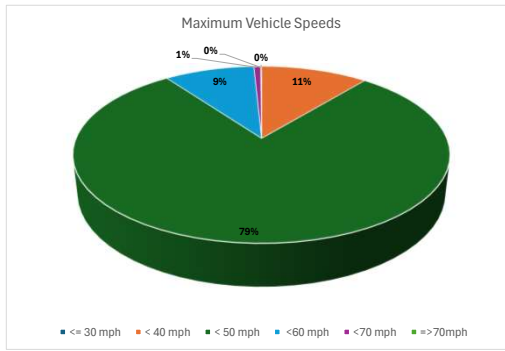

Data range from **19/05/2024** to **05/04/2026**  
 Location of Speed Indicator **A15**  
 Number of Vehicles towards the Speed Indicator **100739** | NOTE: A15 Camera only detects traffic greater or equal to 40mph therefore vehicle numbers are artificially low  
 Number of Vehicles away from the Speed Indicator **0**  
 Average Vehicle Speed **40**  
 Maximum Vehicle Speed **84**

Data range from	19/05/2024	to	06/04/2026
Location of Speed Indicator	Greatford Road		
Number of Vehicles towards the Speed Indicator	206376		
Number of Vehicles away from the Speed Indicator	325421		
Average Vehicle Speed	26		
Maximum Vehicle Speed	65		

Data range from	06/05/2025	to	06/04/2026
Location of Speed Indicator	Main St Church		
Number of Vehicles towards the Speed Indicator	457684		
Number of Vehicles away from the Speed Indicator	461945		
Average Vehicle Speed	25		
Maximum Vehicle Speed	93		