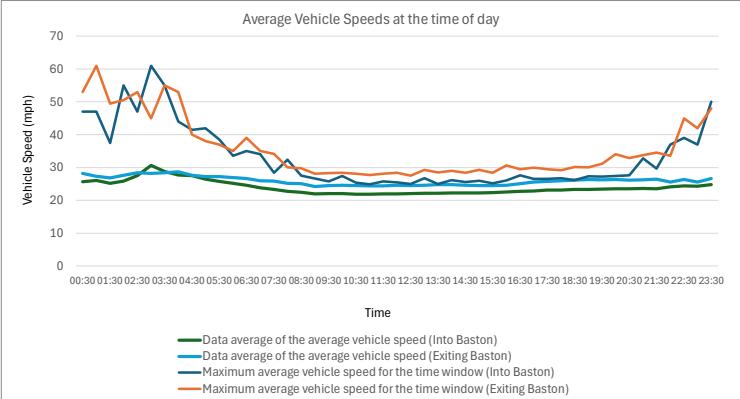

Data range from **19/05/2024** to **05/04/2026**  
 Location of Speed Indicator **A15**  
 Number of Vehicles towards the Speed Indicator **100739** | NOTE: A15 Camera only detects traffic greater or equal to 40mph therefore vehicle numbers are artificially low  
 Number of Vehicles away from the Speed Indicator **0**  
 Average Vehicle Speed **40**  
 Maximum Vehicle Speed **84**

Data range from	19/05/2024	to	06/04/2026
Location of Speed Indicator	Greatford Road		
Number of Vehicles towards the Speed Indicator	206376		
Number of Vehicles away from the Speed Indicator	325421		
Average Vehicle Speed	26		
Maximum Vehicle Speed	65		

Data range from	06/05/2025	to	06/04/2026
Location of Speed Indicator	Main St Church		
Number of Vehicles towards the Speed Indicator	457684		
Number of Vehicles away from the Speed Indicator	461945		
Average Vehicle Speed	25		
Maximum Vehicle Speed	93		

Data range from	18/03/2025	to	05/04/2026
Location of Speed Indicator	Outgang Rd		
Number of Vehicles towards the Speed Indicator	127694		
Number of Vehicles away from the Speed Indicator	198942		
Average Vehicle Speed	29		
Maximum Vehicle Speed	92		