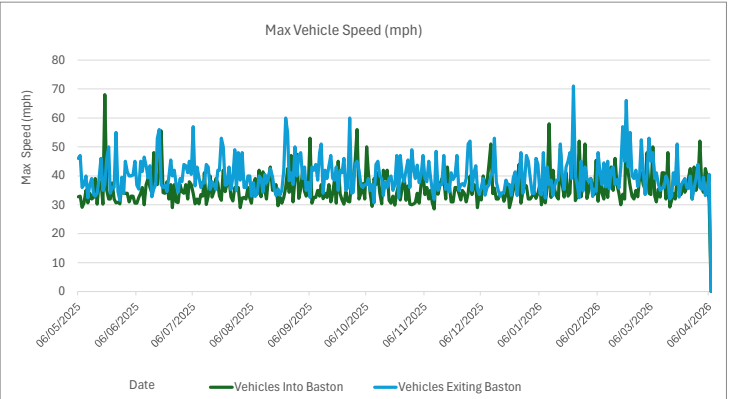

Data range from	06/05/2025	to	06/04/2026
Location of Speed Indicator	Main St School		
Number of Vehicles towards the Speed Indicator	181113		
Number of Vehicles away from the Speed Indicator	185685		
Average Vehicle Speed	27		
Maximum Vehicle Speed	88