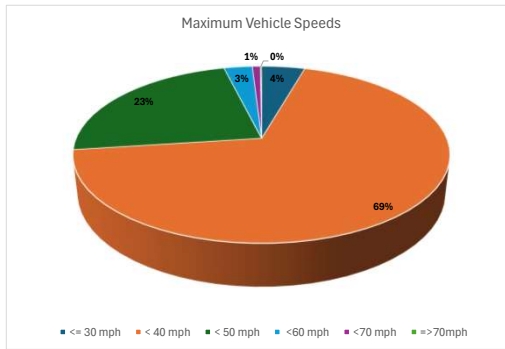

Data range from	06/05/2025	to	06/04/2026
Location of Speed Indicator	Main St School		
Number of Vehicles towards the Speed Indicator	181113		
Number of Vehicles away from the Speed Indicator	185685		
Average Vehicle Speed	27		
Maximum Vehicle Speed	88