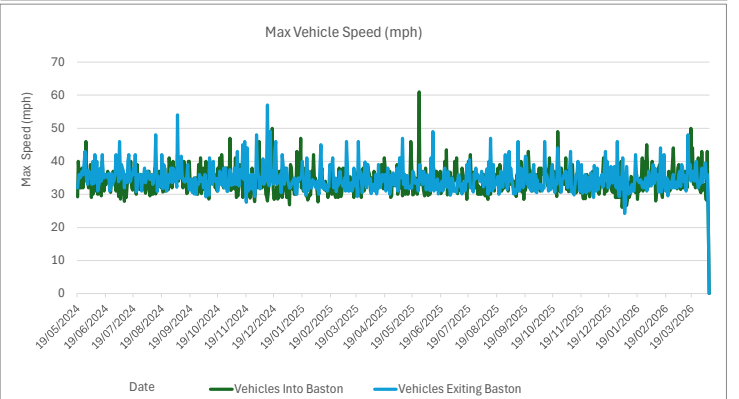

Data range from **19/05/2024** to **05/04/2026**  
 Location of Speed Indicator **A15**  
 Number of Vehicles towards the Speed Indicator **100739** | NOTE: A15 Camera only detects traffic greater or equal to 40mph therefore vehicle numbers are artificially low  
 Number of Vehicles away from the Speed Indicator **0**  
 Average Vehicle Speed **40**  
 Maximum Vehicle Speed **84**

Data range from	19/05/2024	to	06/04/2026
Location of Speed Indicator	Greatford Road		
Number of Vehicles towards the Speed Indicator	206376		
Number of Vehicles away from the Speed Indicator	325421		
Average Vehicle Speed	26		
Maximum Vehicle Speed	65		

Data range from	06/05/2025	to	06/04/2026
Location of Speed Indicator	Main St Church		
Number of Vehicles towards the Speed Indicator	457684		
Number of Vehicles away from the Speed Indicator	461945		
Average Vehicle Speed	25		
Maximum Vehicle Speed	93		

Data range from	18/03/2025	to	05/04/2026
Location of Speed Indicator	Outgang Rd		
Number of Vehicles towards the Speed Indicator	127694		
Number of Vehicles away from the Speed Indicator	198942		
Average Vehicle Speed	29		
Maximum Vehicle Speed	92		