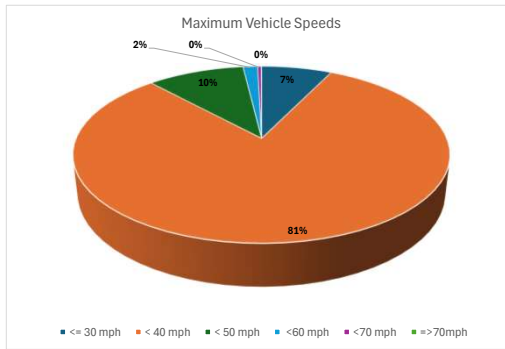

Data range from **19/05/2024** to **05/04/2026**  
 Location of Speed Indicator **A15**  
 Number of Vehicles towards the Speed Indicator **100739** | NOTE: A15 Camera only detects traffic greater or equal to 40mph therefore vehicle numbers are artificially low  
 Number of Vehicles away from the Speed Indicator **0**  
 Average Vehicle Speed **40**  
 Maximum Vehicle Speed **84**

Data range from	19/05/2024	to	06/04/2026
Location of Speed Indicator	Greatford Road		
Number of Vehicles towards the Speed Indicator	206376		
Number of Vehicles away from the Speed Indicator	325421		
Average Vehicle Speed	26		
Maximum Vehicle Speed	65		

Data range from	06/05/2025	to	06/04/2026
Location of Speed Indicator	Main St Church		
Number of Vehicles towards the Speed Indicator	457684		
Number of Vehicles away from the Speed Indicator	461945		
Average Vehicle Speed	25		
Maximum Vehicle Speed	93		