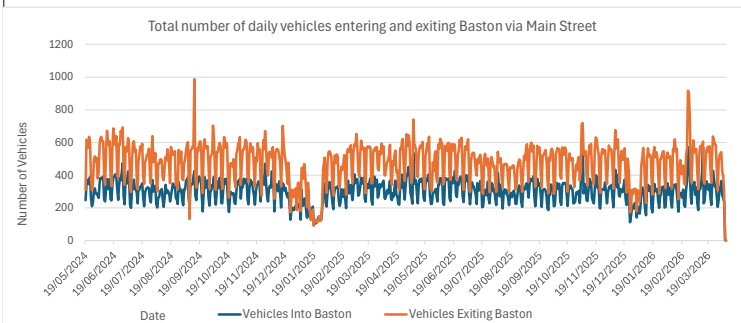

Data range from **19/05/2024** to **05/04/2026**  
 Location of Speed Indicator **A15**  
 Number of Vehicles towards the Speed Indicator **100739** | NOTE: A15 Camera only detects traffic greater or equal to 40mph therefore vehicle numbers are artificially low  
 Number of Vehicles away from the Speed Indicator **0**  
 Average Vehicle Speed **40**  
 Maximum Vehicle Speed **84**

Data range from	19/05/2024	to	06/04/2026
Location of Speed Indicator	Greatford Road		
Number of Vehicles towards the Speed Indicator	206376		
Number of Vehicles away from the Speed Indicator	325421		
Average Vehicle Speed	26		
Maximum Vehicle Speed	65		

Data range from	06/05/2025	to	06/04/2026
Location of Speed Indicator	Main St Church		
Number of Vehicles towards the Speed Indicator	457684		
Number of Vehicles away from the Speed Indicator	461945		
Average Vehicle Speed	25		
Maximum Vehicle Speed	93		

Data range from	18/03/2025	to	05/04/2026
Location of Speed Indicator	Outgang Rd		
Number of Vehicles towards the Speed Indicator	127694		
Number of Vehicles away from the Speed Indicator	198942		
Average Vehicle Speed	29		
Maximum Vehicle Speed	92		