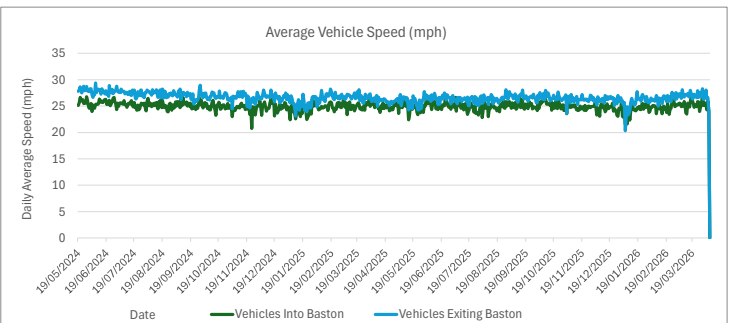

Data range from **19/05/2024** to **05/04/2026**  
 Location of Speed Indicator **A15**  
 Number of Vehicles towards the Speed Indicator **100739** | NOTE: A15 Camera only detects traffic greater or equal to 40mph therefore vehicle numbers are artificially low  
 Number of Vehicles away from the Speed Indicator **0**  
 Average Vehicle Speed **40**  
 Maximum Vehicle Speed **84**

Data range from	19/05/2024	to	06/04/2026
Location of Speed Indicator	Greatford Road		
Number of Vehicles towards the Speed Indicator	206376		
Number of Vehicles away from the Speed Indicator	325421		
Average Vehicle Speed	26		
Maximum Vehicle Speed	65		

Data range from	06/05/2025	to	06/04/2026
Location of Speed Indicator	Main St Church		
Number of Vehicles towards the Speed Indicator	457684		
Number of Vehicles away from the Speed Indicator	461945		
Average Vehicle Speed	25		
Maximum Vehicle Speed	93		

Data range from	18/03/2025	to	05/04/2026
Location of Speed Indicator	Outgang Rd		
Number of Vehicles towards the Speed Indicator	127694		
Number of Vehicles away from the Speed Indicator	198942		
Average Vehicle Speed	29		
Maximum Vehicle Speed	92		