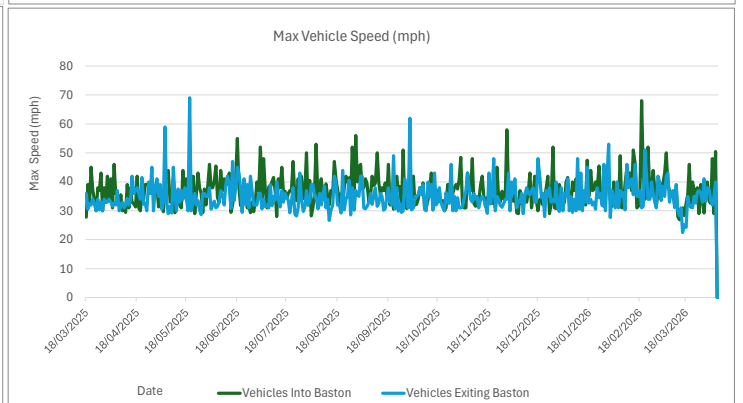

Data range from **19/05/2024** to **05/04/2026**  
 Location of Speed Indicator **A15**  
 Number of Vehicles towards the Speed Indicator **100739** | NOTE: A15 Camera only detects traffic greater or equal to 40mph therefore vehicle numbers are artificially low  
 Number of Vehicles away from the Speed Indicator **0**  
 Average Vehicle Speed **40**  
 Maximum Vehicle Speed **84**

Data range from	19/05/2024	to	06/04/2026
Location of Speed Indicator	Greatford Road		
Number of Vehicles towards the Speed Indicator	206376		
Number of Vehicles away from the Speed Indicator	325421		
Average Vehicle Speed	26		
Maximum Vehicle Speed	65		

Data range from	06/05/2025	to	06/04/2026
Location of Speed Indicator	Main St Church		
Number of Vehicles towards the Speed Indicator	457684		
Number of Vehicles away from the Speed Indicator	461945		
Average Vehicle Speed	25		
Maximum Vehicle Speed	93		

Data range from	18/03/2025	to	05/04/2026
Location of Speed Indicator	Outgang Rd		
Number of Vehicles towards the Speed Indicator	127694		
Number of Vehicles away from the Speed Indicator	198942		
Average Vehicle Speed	29		
Maximum Vehicle Speed	92		