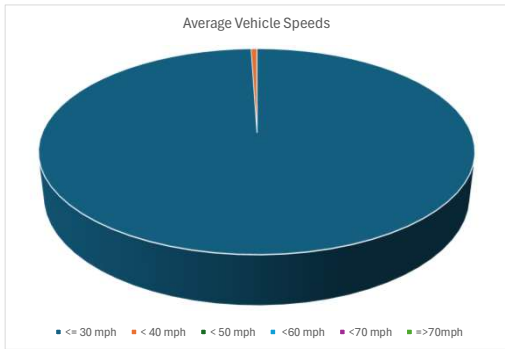

Data range from **19/05/2024** to **05/04/2026**  
 Location of Speed Indicator **A15**  
 Number of Vehicles towards the Speed Indicator **100739** | NOTE: A15 Camera only detects traffic greater or equal to 40mph therefore vehicle numbers are artificially low  
 Number of Vehicles away from the Speed Indicator **0**  
 Average Vehicle Speed **40**  
 Maximum Vehicle Speed **84**

Data range from	19/05/2024	to	06/04/2026
Location of Speed Indicator	Greatford Road		
Number of Vehicles towards the Speed Indicator	206376		
Number of Vehicles away from the Speed Indicator	325421		
Average Vehicle Speed	26		
Maximum Vehicle Speed	65		

Data range from	06/05/2025	to	06/04/2026
Location of Speed Indicator	Main St Church		
Number of Vehicles towards the Speed Indicator	457684		
Number of Vehicles away from the Speed Indicator	461945		
Average Vehicle Speed	25		
Maximum Vehicle Speed	93		