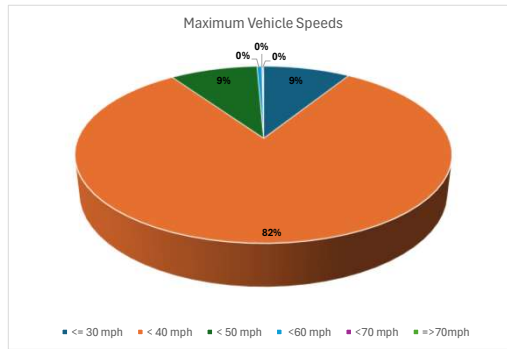

Data range from	18/03/2025	to	05/04/2026
Location of Speed Indicator	Main St		
Number of Vehicles towards the Speed Indicator	269482		
Number of Vehicles away from the Speed Indicator	388600		
Average Vehicle Speed	25		
Maximum Vehicle Speed	85