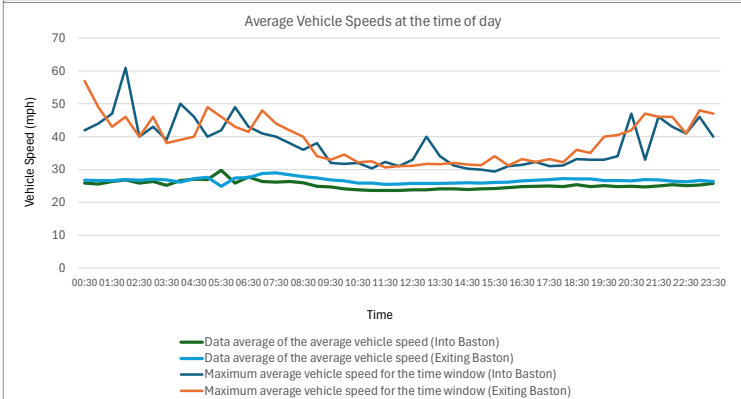

Data range from **19/05/2024** to **05/04/2026**  
 Location of Speed Indicator **A15**  
 Number of Vehicles towards the Speed Indicator **100739** | NOTE: A15 Camera only detects traffic greater or equal to 40mph therefore vehicle numbers are artificially low  
 Number of Vehicles away from the Speed Indicator **0**  
 Average Vehicle Speed **40**  
 Maximum Vehicle Speed **84**

Data range from	19/05/2024	to	06/04/2026
Location of Speed Indicator	Greatford Road		
Number of Vehicles towards the Speed Indicator	206376		
Number of Vehicles away from the Speed Indicator	325421		
Average Vehicle Speed	26		
Maximum Vehicle Speed	65		

Data range from	06/05/2025	to	06/04/2026
Location of Speed Indicator	Main St Church		
Number of Vehicles towards the Speed Indicator	457684		
Number of Vehicles away from the Speed Indicator	461945		
Average Vehicle Speed	25		
Maximum Vehicle Speed	93		

Data range from	18/03/2025	to	05/04/2026
Location of Speed Indicator	Outgang Rd		
Number of Vehicles towards the Speed Indicator	127694		
Number of Vehicles away from the Speed Indicator	198942		
Average Vehicle Speed	29		
Maximum Vehicle Speed	92		