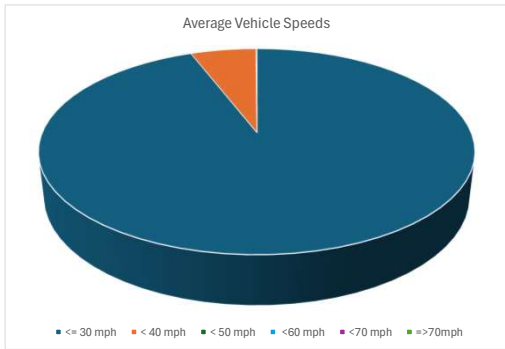

Data range from	06/05/2025	to	06/04/2026
Location of Speed Indicator	Main St School		
Number of Vehicles towards the Speed Indicator	181113		
Number of Vehicles away from the Speed Indicator	185685		
Average Vehicle Speed	27		
Maximum Vehicle Speed	88