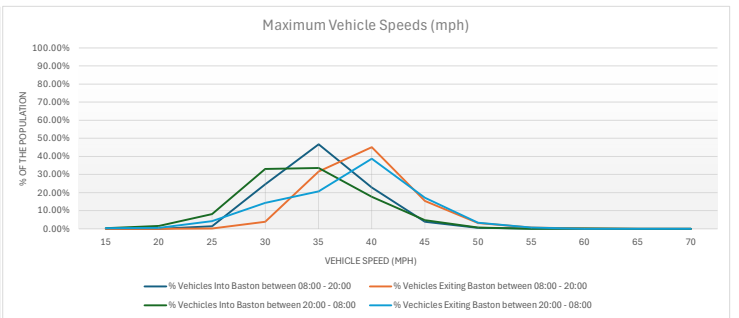

Data range from **19/05/2024** to **05/04/2026**  
 Location of Speed Indicator **A15**  
 Number of Vehicles towards the Speed Indicator **100739** | NOTE: A15 Camera only detects traffic greater or equal to 40mph therefore vehicle numbers are artificially low  
 Number of Vehicles away from the Speed Indicator **0**  
 Average Vehicle Speed **40**  
 Maximum Vehicle Speed **84**

Data range from	19/05/2024	to	06/04/2026
Location of Speed Indicator	Greatford Road		
Number of Vehicles towards the Speed Indicator	206376		
Number of Vehicles away from the Speed Indicator	325421		
Average Vehicle Speed	26		
Maximum Vehicle Speed	65		

Data range from	06/05/2025	to	06/04/2026
Location of Speed Indicator	Main St Church		
Number of Vehicles towards the Speed Indicator	457684		
Number of Vehicles away from the Speed Indicator	461945		
Average Vehicle Speed	25		
Maximum Vehicle Speed	93		

Data range from	18/03/2025	to	05/04/2026
Location of Speed Indicator	Main St		
Number of Vehicles towards the Speed Indicator	269482		
Number of Vehicles away from the Speed Indicator	388600		
Average Vehicle Speed	25		
Maximum Vehicle Speed	85		