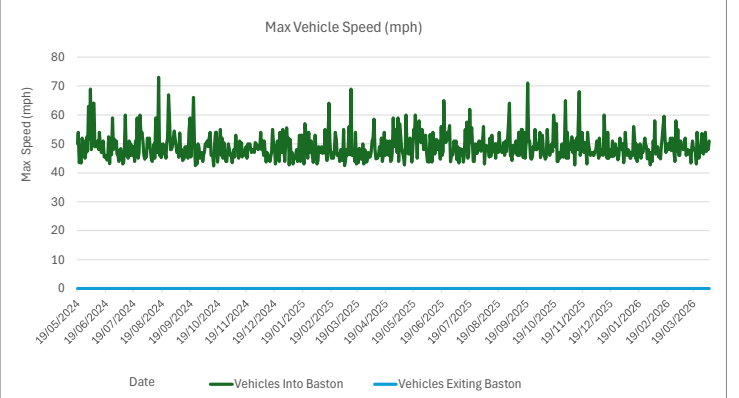

Data range from **19/05/2024** to **05/04/2026**  
 Location of Speed Indicator **A15**  
 Number of Vehicles towards the Speed Indicator **100739** | NOTE: A15 Camera only detects traffic greater or equal to 40mph therefore vehicle numbers are artificially low  
 Number of Vehicles away from the Speed Indicator **0**  
 Average Vehicle Speed **40**  
 Maximum Vehicle Speed **84**

Data range from	19/05/2024	to	06/04/2026
Location of Speed Indicator	Greatford Road		
Number of Vehicles towards the Speed Indicator	206376		
Number of Vehicles away from the Speed Indicator	325421		
Average Vehicle Speed	26		
Maximum Vehicle Speed	65		

Data range from	06/05/2025	to	06/04/2026
Location of Speed Indicator	Main St Church		
Number of Vehicles towards the Speed Indicator	457684		
Number of Vehicles away from the Speed Indicator	461945		
Average Vehicle Speed	25		
Maximum Vehicle Speed	93		

Data range from	18/03/2025	to	05/04/2026
Location of Speed Indicator	Outgang Rd		
Number of Vehicles towards the Speed Indicator	127694		
Number of Vehicles away from the Speed Indicator	198942		
Average Vehicle Speed	29		
Maximum Vehicle Speed	92		