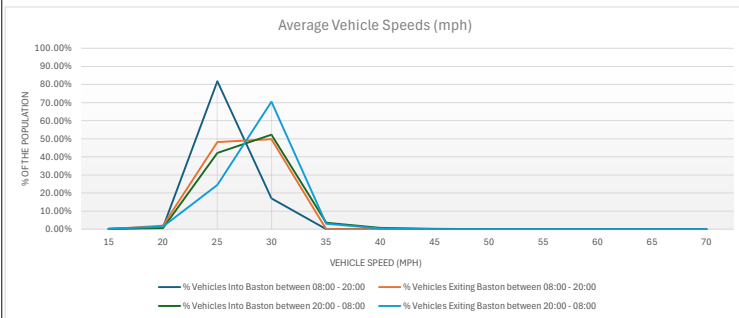

Data range from **19/05/2024** to **05/04/2026**  
 Location of Speed Indicator **A15**  
 Number of Vehicles towards the Speed Indicator **100739** | NOTE: A15 Camera only detects traffic greater or equal to 40mph therefore vehicle numbers are artificially low  
 Number of Vehicles away from the Speed Indicator **0**  
 Average Vehicle Speed **40**  
 Maximum Vehicle Speed **84**

Data range from	19/05/2024	to	06/04/2026
Location of Speed Indicator	Greatford Road		
Number of Vehicles towards the Speed Indicator	206376		
Number of Vehicles away from the Speed Indicator	325421		
Average Vehicle Speed	26		
Maximum Vehicle Speed	65		

Data range from	06/05/2025	to	06/04/2026
Location of Speed Indicator	Main St Church		
Number of Vehicles towards the Speed Indicator	457684		
Number of Vehicles away from the Speed Indicator	461945		
Average Vehicle Speed	25		
Maximum Vehicle Speed	93		

Data range from	18/03/2025	to	05/04/2026
Location of Speed Indicator	Outgang Rd		
Number of Vehicles towards the Speed Indicator	127694		
Number of Vehicles away from the Speed Indicator	198942		
Average Vehicle Speed	29		
Maximum Vehicle Speed	92		