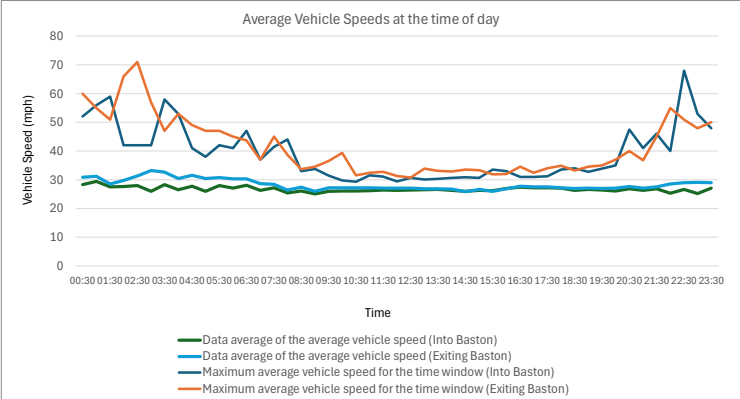

Data range from	06/05/2025	to	06/04/2026
Location of Speed Indicator	Main St School		
Number of Vehicles towards the Speed Indicator	181113		
Number of Vehicles away from the Speed Indicator	185685		
Average Vehicle Speed	27		
Maximum Vehicle Speed	88