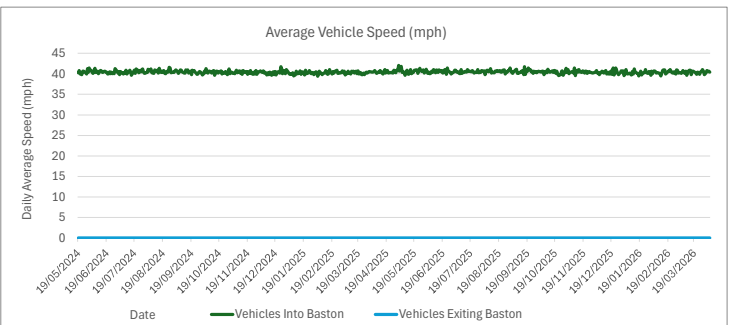

Data range from **19/05/2024** to **05/04/2026**  
 Location of Speed Indicator **A15**  
 Number of Vehicles towards the Speed Indicator **100739** | NOTE: A15 Camera only detects traffic greater or equal to 40mph therefore vehicle numbers are artificially low  
 Number of Vehicles away from the Speed Indicator **0**  
 Average Vehicle Speed **40**  
 Maximum Vehicle Speed **84**

Data range from	19/05/2024	to	06/04/2026
Location of Speed Indicator	Greatford Road		
Number of Vehicles towards the Speed Indicator	206376		
Number of Vehicles away from the Speed Indicator	325421		
Average Vehicle Speed	26		
Maximum Vehicle Speed	65		

Data range from	06/05/2025	to	06/04/2026
Location of Speed Indicator	Main St Church		
Number of Vehicles towards the Speed Indicator	457684		
Number of Vehicles away from the Speed Indicator	461945		
Average Vehicle Speed	25		
Maximum Vehicle Speed	93		

Data range from	18/03/2025	to	05/04/2026
Location of Speed Indicator	Outgang Rd		
Number of Vehicles towards the Speed Indicator	127694		
Number of Vehicles away from the Speed Indicator	198942		
Average Vehicle Speed	29		
Maximum Vehicle Speed	92		