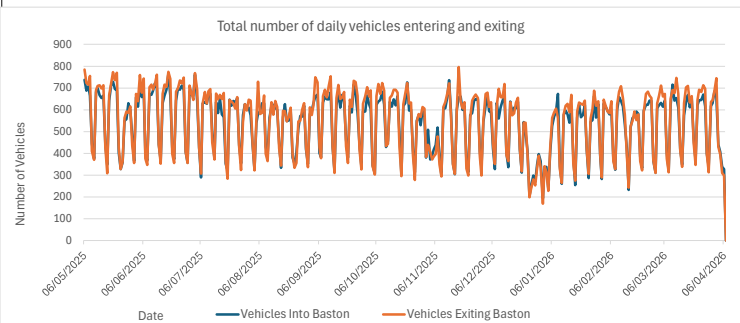

Data range from	06/05/2025	to	06/04/2026
Location of Speed Indicator	Main St School		
Number of Vehicles towards the Speed Indicator	181113		
Number of Vehicles away from the Speed Indicator	185685		
Average Vehicle Speed	27		
Maximum Vehicle Speed	88