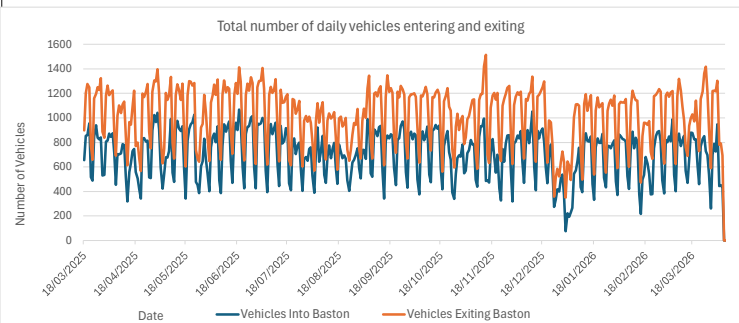

Data range from **19/05/2024** to **05/04/2026**  
 Location of Speed Indicator **A15**  
 Number of Vehicles towards the Speed Indicator **100739** | NOTE: A15 Camera only detects traffic greater or equal to 40mph therefore vehicle numbers are artificially low  
 Number of Vehicles away from the Speed Indicator **0**  
 Average Vehicle Speed **40**  
 Maximum Vehicle Speed **84**

Data range from	19/05/2024	to	06/04/2026
Location of Speed Indicator	Greatford Road		
Number of Vehicles towards the Speed Indicator	206376		
Number of Vehicles away from the Speed Indicator	325421		
Average Vehicle Speed	26		
Maximum Vehicle Speed	65		

Data range from	06/05/2025	to	06/04/2026
Location of Speed Indicator	Main St Church		
Number of Vehicles towards the Speed Indicator	457684		
Number of Vehicles away from the Speed Indicator	461945		
Average Vehicle Speed	25		
Maximum Vehicle Speed	93		

Data range from	18/03/2025	to	05/04/2026
Location of Speed Indicator	Main St		
Number of Vehicles towards the Speed Indicator	269482		
Number of Vehicles away from the Speed Indicator	388600		
Average Vehicle Speed	25		
Maximum Vehicle Speed	85		