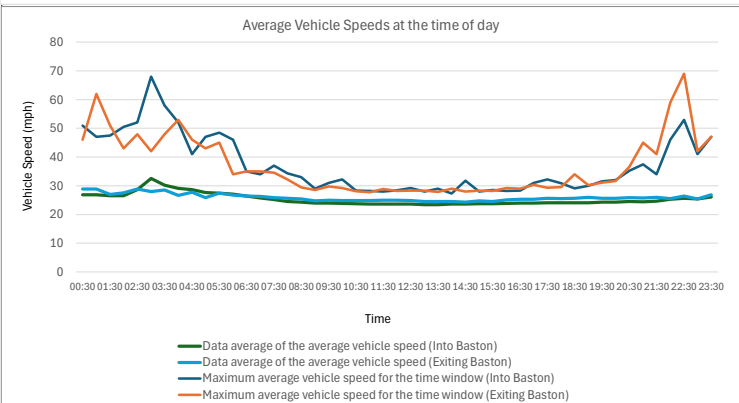

Data range from **19/05/2024** to **05/04/2026**  
 Location of Speed Indicator **A15**  
 Number of Vehicles towards the Speed Indicator **100739** | NOTE: A15 Camera only detects traffic greater or equal to 40mph therefore vehicle numbers are artificially low  
 Number of Vehicles away from the Speed Indicator **0**  
 Average Vehicle Speed **40**  
 Maximum Vehicle Speed **84**

Data range from	19/05/2024	to	06/04/2026
Location of Speed Indicator	Greatford Road		
Number of Vehicles towards the Speed Indicator	206376		
Number of Vehicles away from the Speed Indicator	325421		
Average Vehicle Speed	26		
Maximum Vehicle Speed	65		

Data range from	06/05/2025	to	06/04/2026
Location of Speed Indicator	Main St Church		
Number of Vehicles towards the Speed Indicator	457684		
Number of Vehicles away from the Speed Indicator	461945		
Average Vehicle Speed	25		
Maximum Vehicle Speed	93		

Data range from	18/03/2025	to	05/04/2026
Location of Speed Indicator	Outgang Rd		
Number of Vehicles towards the Speed Indicator	127694		
Number of Vehicles away from the Speed Indicator	198942		
Average Vehicle Speed	29		
Maximum Vehicle Speed	92		