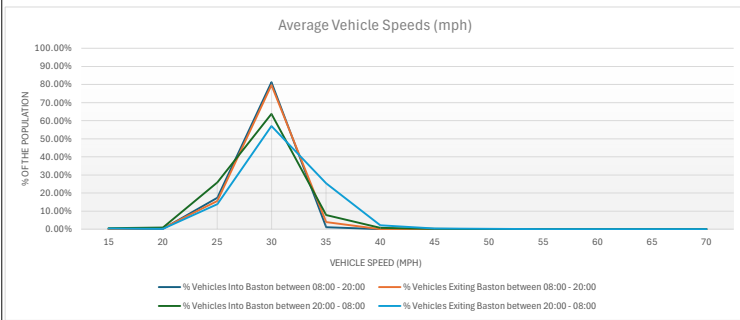

Data range from	06/05/2025	to	06/04/2026
Location of Speed Indicator	Main St School		
Number of Vehicles towards the Speed Indicator	181113		
Number of Vehicles away from the Speed Indicator	185685		
Average Vehicle Speed	27		
Maximum Vehicle Speed	88