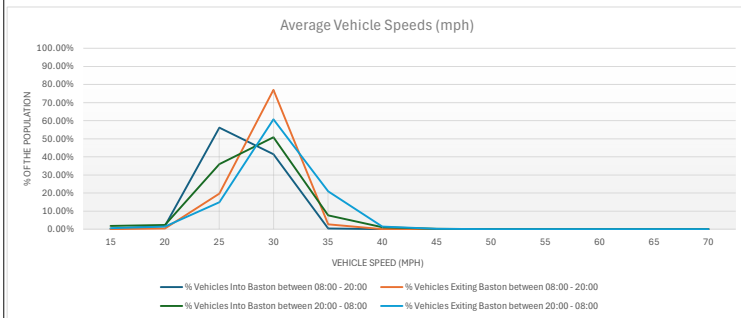

Data range from **19/05/2024** to **05/04/2026**  
 Location of Speed Indicator **A15**  
 Number of Vehicles towards the Speed Indicator **100739** | NOTE: A15 Camera only detects traffic greater or equal to 40mph therefore vehicle numbers are artificially low  
 Number of Vehicles away from the Speed Indicator **0**  
 Average Vehicle Speed **40**  
 Maximum Vehicle Speed **84**

Data range from	19/05/2024	to	06/04/2026
Location of Speed Indicator	Greatford Road		
Number of Vehicles towards the Speed Indicator	206376		
Number of Vehicles away from the Speed Indicator	325421		
Average Vehicle Speed	26		
Maximum Vehicle Speed	65		

Data range from	06/05/2025	to	06/04/2026
Location of Speed Indicator	Main St Church		
Number of Vehicles towards the Speed Indicator	457684		
Number of Vehicles away from the Speed Indicator	461945		
Average Vehicle Speed	25		
Maximum Vehicle Speed	93		

Data range from	18/03/2025	to	05/04/2026
Location of Speed Indicator	Outgang Rd		
Number of Vehicles towards the Speed Indicator	127694		
Number of Vehicles away from the Speed Indicator	198942		
Average Vehicle Speed	29		
Maximum Vehicle Speed	92		