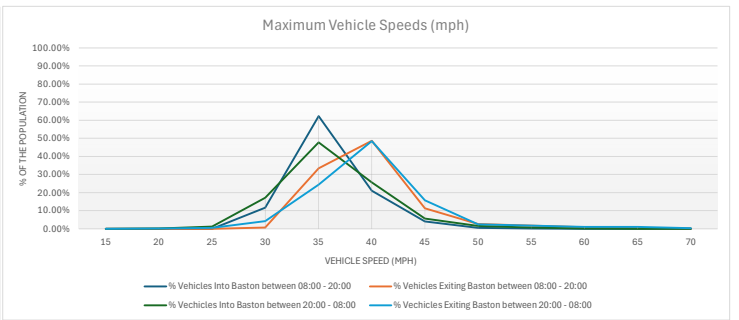

Data range from **19/05/2024** to **05/04/2026**  
 Location of Speed Indicator **A15**  
 Number of Vehicles towards the Speed Indicator **100739** | NOTE: A15 Camera only detects traffic greater or equal to 40mph therefore vehicle numbers are artificially low  
 Number of Vehicles away from the Speed Indicator **0**  
 Average Vehicle Speed **40**  
 Maximum Vehicle Speed **84**

Data range from	19/05/2024	to	06/04/2026
Location of Speed Indicator	Greatford Road		
Number of Vehicles towards the Speed Indicator	206376		
Number of Vehicles away from the Speed Indicator	325421		
Average Vehicle Speed	26		
Maximum Vehicle Speed	65		

Data range from	06/05/2025	to	06/04/2026
Location of Speed Indicator	Main St Church		
Number of Vehicles towards the Speed Indicator	457684		
Number of Vehicles away from the Speed Indicator	461945		
Average Vehicle Speed	25		
Maximum Vehicle Speed	93		

Data range from	18/03/2025	to	05/04/2026
Location of Speed Indicator	Main St		
Number of Vehicles towards the Speed Indicator	269482		
Number of Vehicles away from the Speed Indicator	388600		
Average Vehicle Speed	25		
Maximum Vehicle Speed	85		