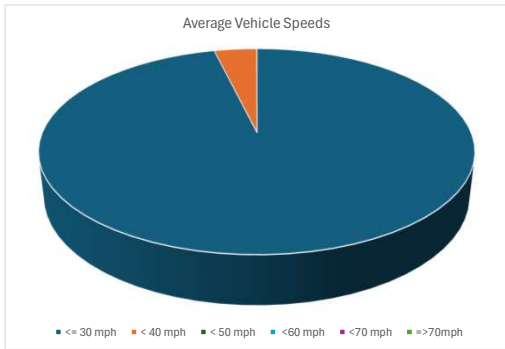

Data range from **19/05/2024** to **05/04/2026**  
 Location of Speed Indicator **A15**  
 Number of Vehicles towards the Speed Indicator **100739** | NOTE: A15 Camera only detects traffic greater or equal to 40mph therefore vehicle numbers are artificially low  
 Number of Vehicles away from the Speed Indicator **0**  
 Average Vehicle Speed **40**  
 Maximum Vehicle Speed **84**

Data range from	19/05/2024	to	06/04/2026
Location of Speed Indicator	Greatford Road		
Number of Vehicles towards the Speed Indicator	206376		
Number of Vehicles away from the Speed Indicator	325421		
Average Vehicle Speed	26		
Maximum Vehicle Speed	65		

Data range from	06/05/2025	to	06/04/2026
Location of Speed Indicator	Main St Church		
Number of Vehicles towards the Speed Indicator	457684		
Number of Vehicles away from the Speed Indicator	461945		
Average Vehicle Speed	25		
Maximum Vehicle Speed	93		