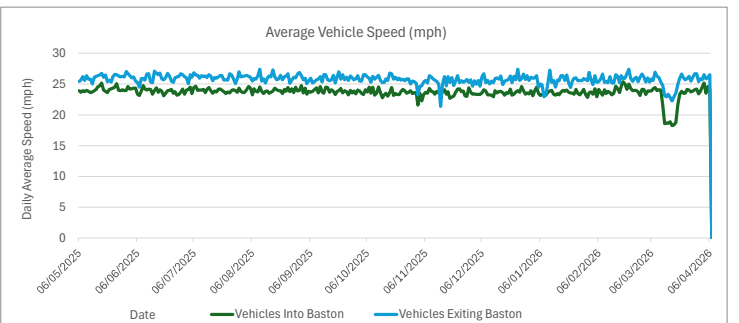

Data range from **19/05/2024** to **05/04/2026**  
 Location of Speed Indicator **A15**  
 Number of Vehicles towards the Speed Indicator **100739** | NOTE: A15 Camera only detects traffic greater or equal to 40mph therefore vehicle numbers are artificially low  
 Number of Vehicles away from the Speed Indicator **0**  
 Average Vehicle Speed **40**  
 Maximum Vehicle Speed **84**

Data range from	19/05/2024	to	06/04/2026
Location of Speed Indicator	Greatford Road		
Number of Vehicles towards the Speed Indicator	206376		
Number of Vehicles away from the Speed Indicator	325421		
Average Vehicle Speed	26		
Maximum Vehicle Speed	65		

Data range from	06/05/2025	to	06/04/2026
Location of Speed Indicator	Main St Church		
Number of Vehicles towards the Speed Indicator	457684		
Number of Vehicles away from the Speed Indicator	461945		
Average Vehicle Speed	25		
Maximum Vehicle Speed	93		

Data range from	18/03/2025	to	05/04/2026
Location of Speed Indicator	Outgang Rd		
Number of Vehicles towards the Speed Indicator	127694		
Number of Vehicles away from the Speed Indicator	198942		
Average Vehicle Speed	29		
Maximum Vehicle Speed	92		