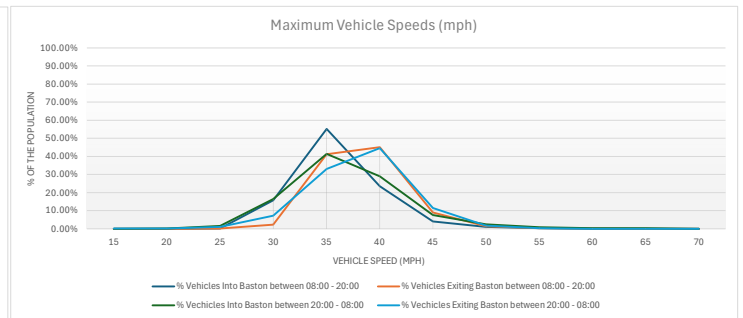

Data range from	18/03/2025	to	05/04/2026
Location of Speed Indicator	Main St		
Number of Vehicles towards the Speed Indicator	269482		
Number of Vehicles away from the Speed Indicator	388600		
Average Vehicle Speed	25		
Maximum Vehicle Speed	85