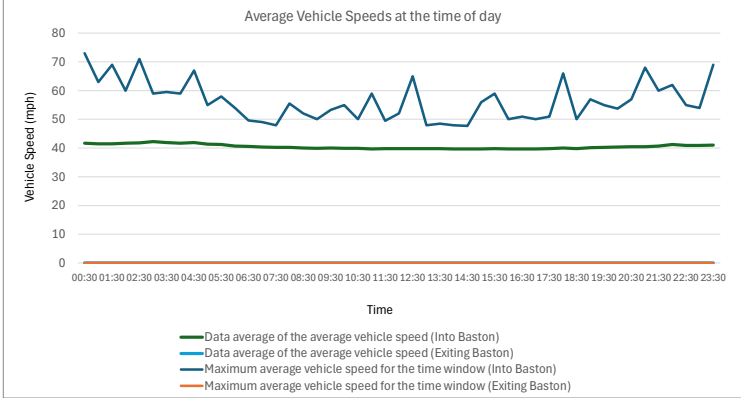

Data range from **19/05/2024** to **05/04/2026**  
 Location of Speed Indicator **A15**  
 Number of Vehicles towards the Speed Indicator **100739** | NOTE: A15 Camera only detects traffic greater or equal to 40mph therefore vehicle numbers are artificially low  
 Number of Vehicles away from the Speed Indicator **0**  
 Average Vehicle Speed **40**  
 Maximum Vehicle Speed **84**

Data range from	19/05/2024	to	06/04/2026
Location of Speed Indicator	Greatford Road		
Number of Vehicles towards the Speed Indicator	206376		
Number of Vehicles away from the Speed Indicator	325421		
Average Vehicle Speed	26		
Maximum Vehicle Speed	65		

Data range from	06/05/2025	to	06/04/2026
Location of Speed Indicator	Main St Church		
Number of Vehicles towards the Speed Indicator	457684		
Number of Vehicles away from the Speed Indicator	461945		
Average Vehicle Speed	25		
Maximum Vehicle Speed	93		

Data range from	18/03/2025	to	05/04/2026
Location of Speed Indicator	Outgang Rd		
Number of Vehicles towards the Speed Indicator	127694		
Number of Vehicles away from the Speed Indicator	198942		
Average Vehicle Speed	29		
Maximum Vehicle Speed	92		