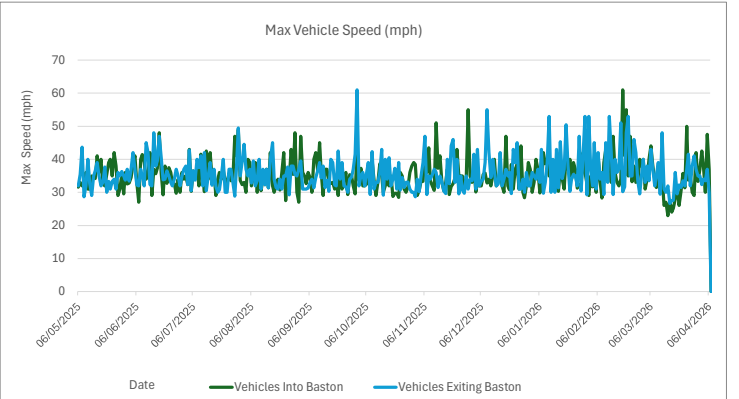

Data range from **19/05/2024** to **05/04/2026**  
 Location of Speed Indicator **A15**  
 Number of Vehicles towards the Speed Indicator **100739** | NOTE: A15 Camera only detects traffic greater or equal to 40mph therefore vehicle numbers are artificially low  
 Number of Vehicles away from the Speed Indicator **0**  
 Average Vehicle Speed **40**  
 Maximum Vehicle Speed **84**

Data range from	19/05/2024	to	06/04/2026
Location of Speed Indicator	Greatford Road		
Number of Vehicles towards the Speed Indicator	206376		
Number of Vehicles away from the Speed Indicator	325421		
Average Vehicle Speed	26		
Maximum Vehicle Speed	65		

Data range from	06/05/2025	to	06/04/2026
Location of Speed Indicator	Main St Church		
Number of Vehicles towards the Speed Indicator	457684		
Number of Vehicles away from the Speed Indicator	461945		
Average Vehicle Speed	25		
Maximum Vehicle Speed	93		

Data range from	18/03/2025	to	05/04/2026
Location of Speed Indicator	Outgang Rd		
Number of Vehicles towards the Speed Indicator	127694		
Number of Vehicles away from the Speed Indicator	198942		
Average Vehicle Speed	29		
Maximum Vehicle Speed	92		