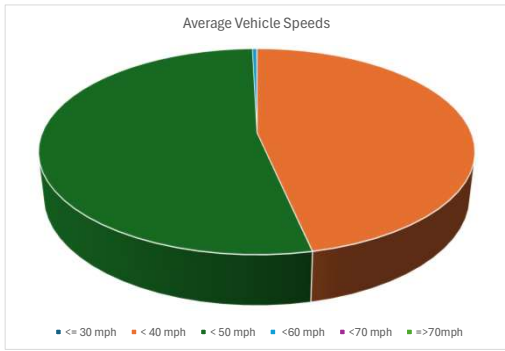

Data range from **19/05/2024** to **05/04/2026**  
 Location of Speed Indicator **A15**  
 Number of Vehicles towards the Speed Indicator **100739** | NOTE: A15 Camera only detects traffic greater or equal to 40mph therefore vehicle numbers are artificially low  
 Number of Vehicles away from the Speed Indicator **0**  
 Average Vehicle Speed **40**  
 Maximum Vehicle Speed **84**

Data range from	19/05/2024	to	06/04/2026
Location of Speed Indicator	Greatford Road		
Number of Vehicles towards the Speed Indicator	206376		
Number of Vehicles away from the Speed Indicator	325421		
Average Vehicle Speed	26		
Maximum Vehicle Speed	65		

Data range from	06/05/2025	to	06/04/2026
Location of Speed Indicator	Main St Church		
Number of Vehicles towards the Speed Indicator	457684		
Number of Vehicles away from the Speed Indicator	461945		
Average Vehicle Speed	25		
Maximum Vehicle Speed	93		