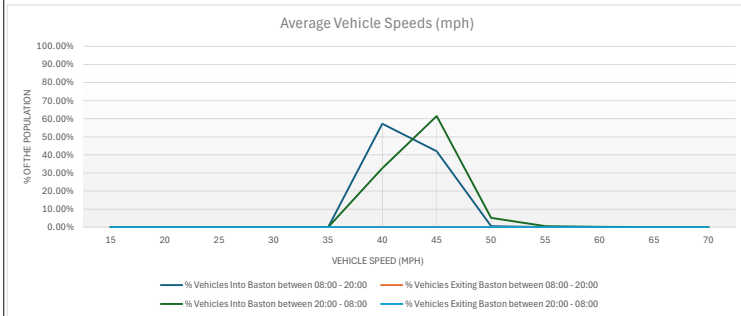

Data range from **19/05/2024** to **05/04/2026**  
 Location of Speed Indicator **A15**  
 Number of Vehicles towards the Speed Indicator **100739** | NOTE: A15 Camera only detects traffic greater or equal to 40mph therefore vehicle numbers are artificially low  
 Number of Vehicles away from the Speed Indicator **0**  
 Average Vehicle Speed **40**  
 Maximum Vehicle Speed **84**

Data range from	19/05/2024	to	06/04/2026
Location of Speed Indicator	Greatford Road		
Number of Vehicles towards the Speed Indicator	206376		
Number of Vehicles away from the Speed Indicator	325421		
Average Vehicle Speed	26		
Maximum Vehicle Speed	65		

Data range from	06/05/2025	to	06/04/2026
Location of Speed Indicator	Main St Church		
Number of Vehicles towards the Speed Indicator	457684		
Number of Vehicles away from the Speed Indicator	461945		
Average Vehicle Speed	25		
Maximum Vehicle Speed	93		

Data range from	18/03/2025	to	05/04/2026
Location of Speed Indicator	Outgang Rd		
Number of Vehicles towards the Speed Indicator	127694		
Number of Vehicles away from the Speed Indicator	198942		
Average Vehicle Speed	29		
Maximum Vehicle Speed	92		