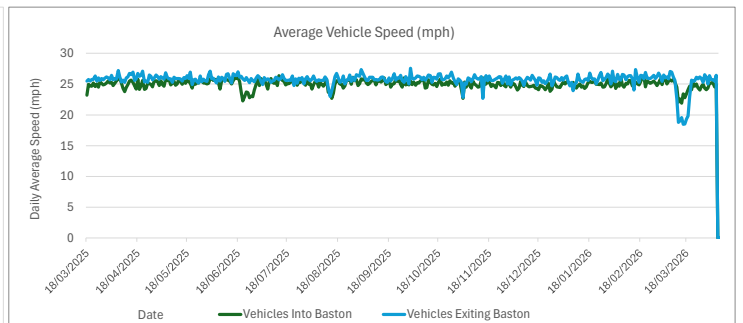

Data range from **19/05/2024** to **05/04/2026**  
 Location of Speed Indicator **A15**  
 Number of Vehicles towards the Speed Indicator **100739** | NOTE: A15 Camera only detects traffic greater or equal to 40mph therefore vehicle numbers are artificially low  
 Number of Vehicles away from the Speed Indicator **0**  
 Average Vehicle Speed **40**  
 Maximum Vehicle Speed **84**

Data range from	19/05/2024	to	06/04/2026
Location of Speed Indicator	Greatford Road		
Number of Vehicles towards the Speed Indicator	206376		
Number of Vehicles away from the Speed Indicator	325421		
Average Vehicle Speed	26		
Maximum Vehicle Speed	65		

Data range from	06/05/2025	to	06/04/2026
Location of Speed Indicator	Main St Church		
Number of Vehicles towards the Speed Indicator	457684		
Number of Vehicles away from the Speed Indicator	461945		
Average Vehicle Speed	25		
Maximum Vehicle Speed	93		

Data range from	18/03/2025	to	05/04/2026
Location of Speed Indicator	Outgang Rd		
Number of Vehicles towards the Speed Indicator	127694		
Number of Vehicles away from the Speed Indicator	198942		
Average Vehicle Speed	29		
Maximum Vehicle Speed	92		